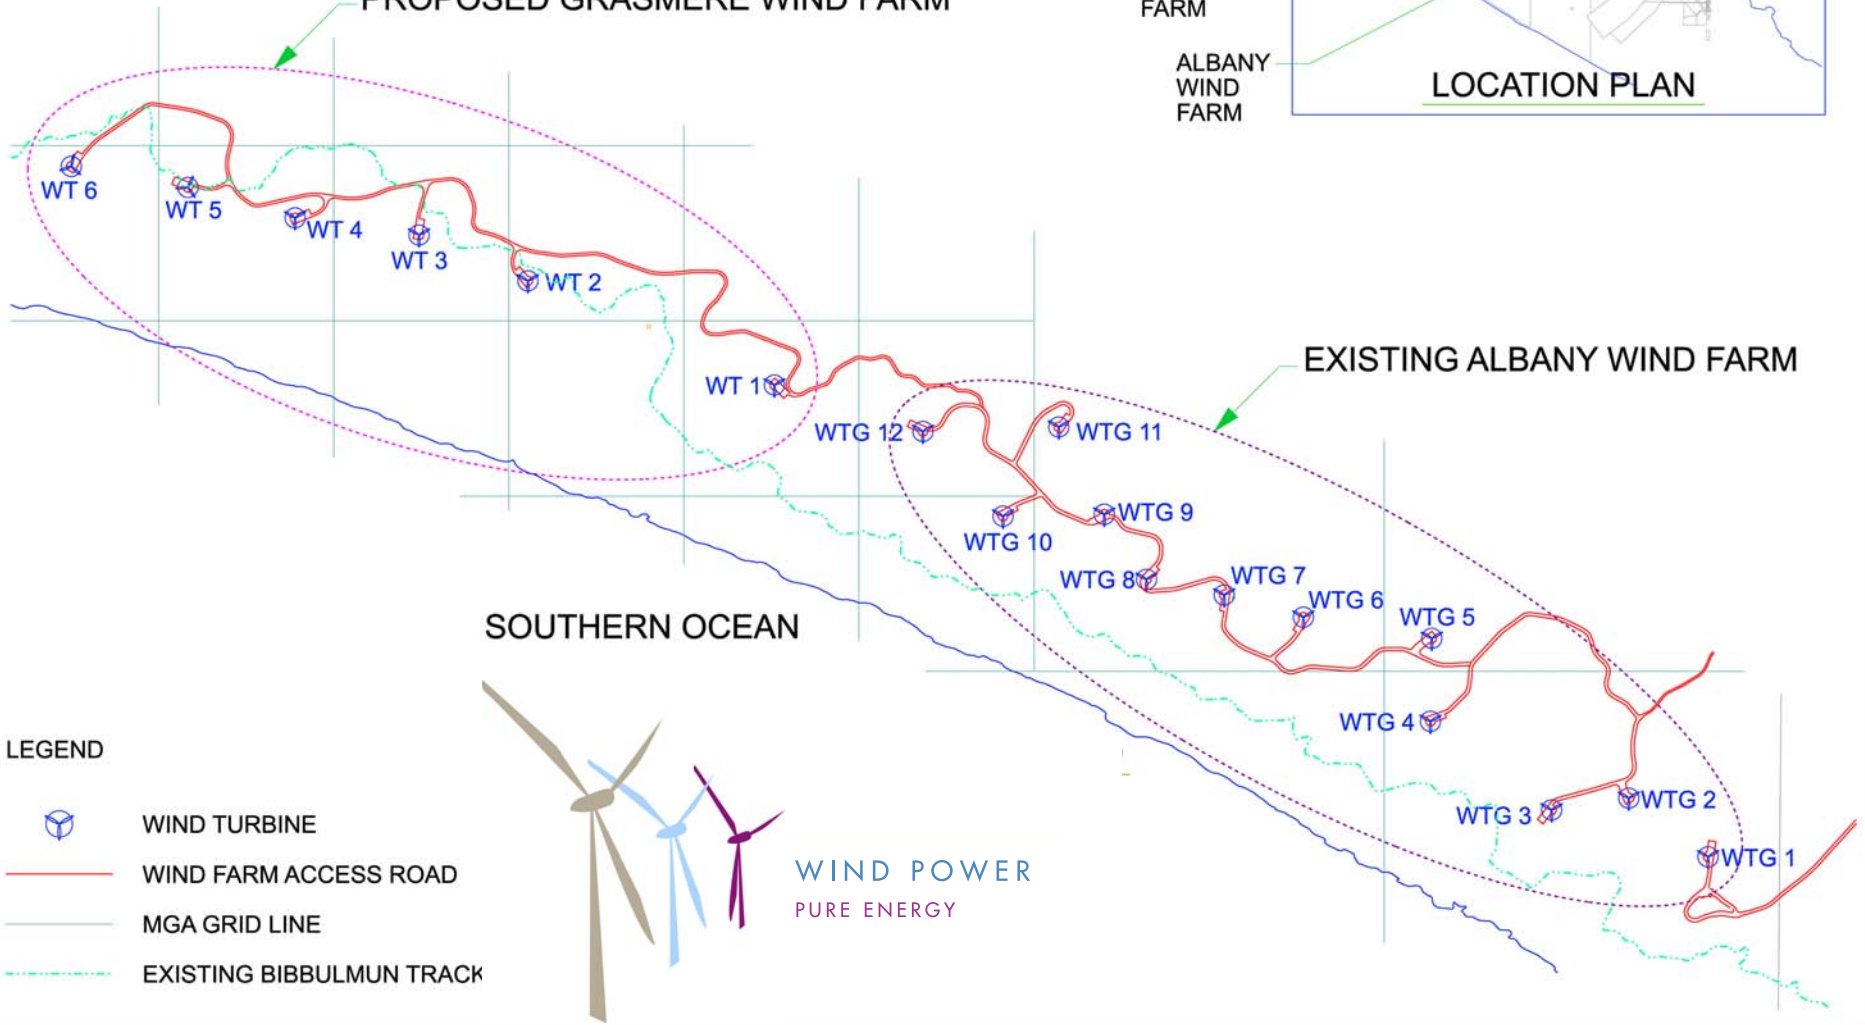

**Plan of proposed Grasmere wind farm and existing Albany wind farm**

PROPOSED GRASMERE WIND FARM

EXISTING ALBANY WIND FARM

LEGEND

-  WIND TURBINE
-  WIND FARM ACCESS ROAD
-  MGA GRID LINE
-  EXISTING BIBBULMUN TRACK

WIND POWER  
PURE ENERGY